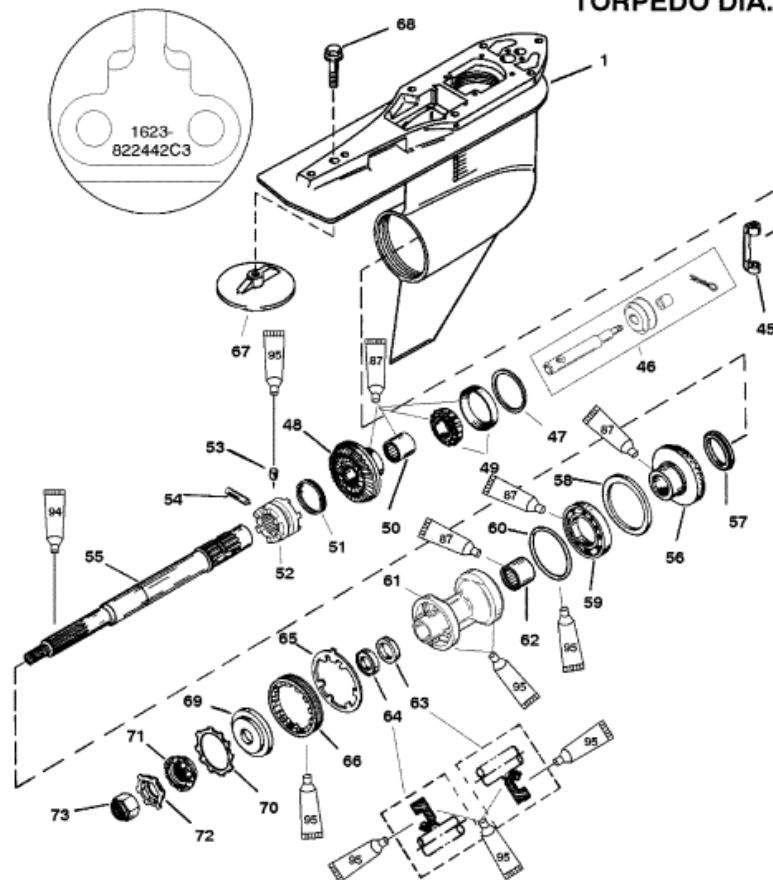

**4.75 IN/120.65MM
 TORPEDO DIA.**

-  Super Duty Gear Lubricant (92-13783A24)
-  Anti-Corrosion Grease (92-78376A6)
-  2-4-C With Teflon (92-825407A12)

Parts List

Ref	Class	Part	Description	Qty	Comment	Footnote
1	1623	822442A83	GEAR HOUSING	1	(BASIC-BLACK)	
1	1623	822442A84	GEAR HOUSING	1	(BASIC-GRAY)	
1	1623	822442A79	GEAR HOUSING	1	(BASIC-WHITE)	
45		823903	SHIFT CRANK	1		
46		19755A 7	SHIFT SPOOL KIT	1		
47	15	44491A 1	SHIM	AP		5
48	43	828168A 2	FORWARD GEAR SET (INCLUDE	1	(1.75:1 - 12/21)	
48	43	828170A 2	FORWARD GEAR SET (INCLUDE	1	(1.87:1 - 15/28)	
49	31	30894A 1	TAPERED ROLLER BEARING	1		
50	31	30895	ROLLER BEARING	1		
51	24	30893	SPRING	1		
52	52	828288	SLIDING CLUTCH	1		
53	17	828356	DETENT PIN	1		
54	17	30632	CROSS PIN	1		
55	44	824110	PROPELLER SHAFT	1		
56	43	828169A 1	REVERSE GEAR	1	(1.75:1 - 12/21)	
56	43	828171A 1	REVERSE GEAR	1	(1.87:1 - 15/28)	
57	23	824108	THRUST SPACER	1		
58		68100 1	THRUST RING	1		
59	30	88957	BALL BEARING	1		
60	25	31534	O RING	1		9
61		818763A11	BEARING CARRIER	1		
62	31	30956	ROLLER BEARING	1		
63	26	14077	OIL SEAL (INSIDE)	1		9
64	26	76868	OIL SEAL (OUTSIDE)	1		9
65	14	18323	TAB WASHER	1		
66		79448	COVER	1		
67		76214A 5	ANODIC PLATE	1	THESE PARTS ARE NOT INCLU	
68	10	806327	SCREW	1	THESE PARTS ARE NOT INCLU	
69	12	835467	THRUST HUB	1	THESE PARTS ARE NOT INCLU	
70	13	42351 1	LOCKWASHER	1	THESE PARTS ARE NOT INCLU	
71	12	31211A 2	WASHER	1	THESE PARTS ARE NOT INCLU	
72	14	816629	TAB WASHER	1	THESE PARTS ARE NOT INCLU	
73	11	52707A 1	PROPELLER NUT	1	THESE PARTS ARE NOT INCLU	
-	26	816575A 4	G/H SEAL KIT	1		